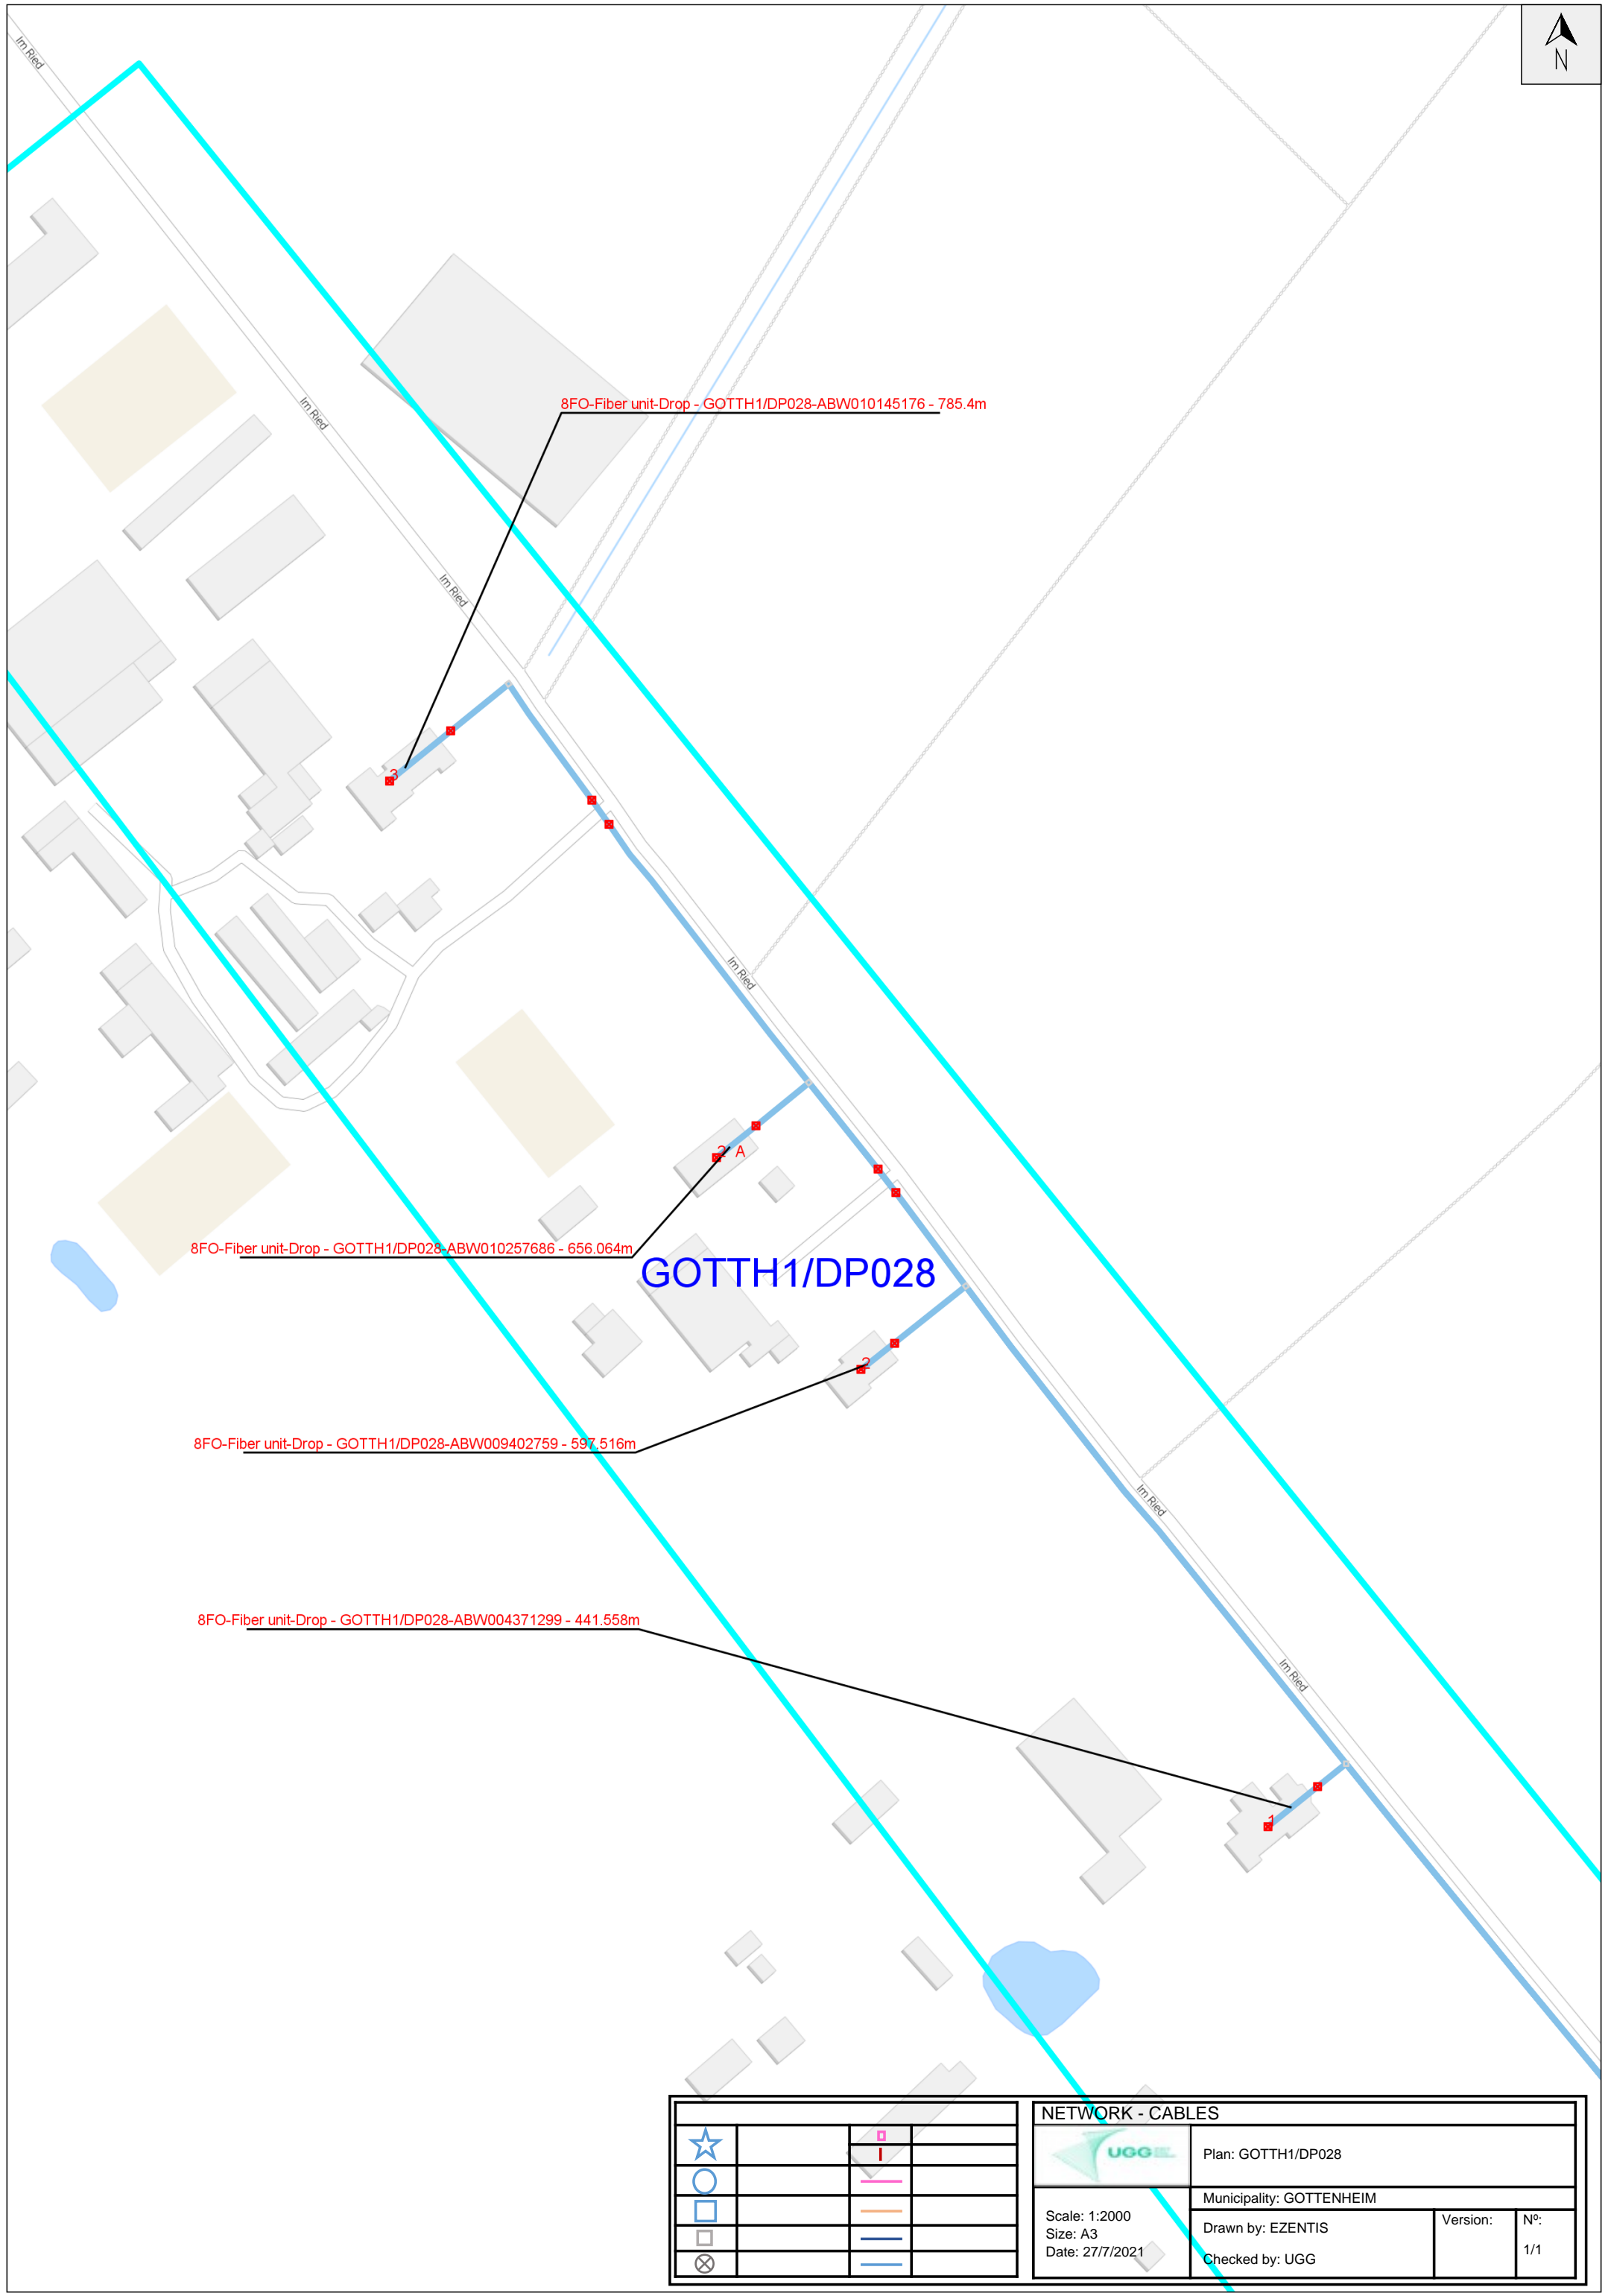

	POP		Handhole
	Pol		End of Bundle
	DP		Backhaul
	VH		Local backbone
	VH Branching		Feeder
			Distribution

		Plan: GOTTH1/DP028	
		Municipality: GOTTENHEIM	
Scale: 1:5000		Drawn by: EZENTIS	Version:
Size: A3			
Date: 27/7/2021		Checked by: UGG	N°: 1/1

GOTTH1/DP028

GOTTH1/DP028
13 HP

2FO-Fiber unit-Drop - GOTTH1/DP028-ABW021105602 - 104.958m

8FO-Fiber unit-Drop - GOTTH1/DP028-ABW000491214 - 327.624m

O.N. 2

		NETWORK - CABLES 	
		Plan: GOTTH1/DP028	
		Municipality: GOTTENHEIM	
Scale: 1:2000		Drawn by: EZENTIS	Version:
Size: A3		Checked by: UGG	N°:
Date: 27/7/2021			1/1

		NETWORK - CABLES	
		Plan: GOTTH1/DP028	
		Municipality: GOTTENHEIM	
Scale: 1:2000 Size: A3 Date: 27/7/2021		Drawn by: EZENTIS	Version: N°: 1/1
		Checked by: UGG	