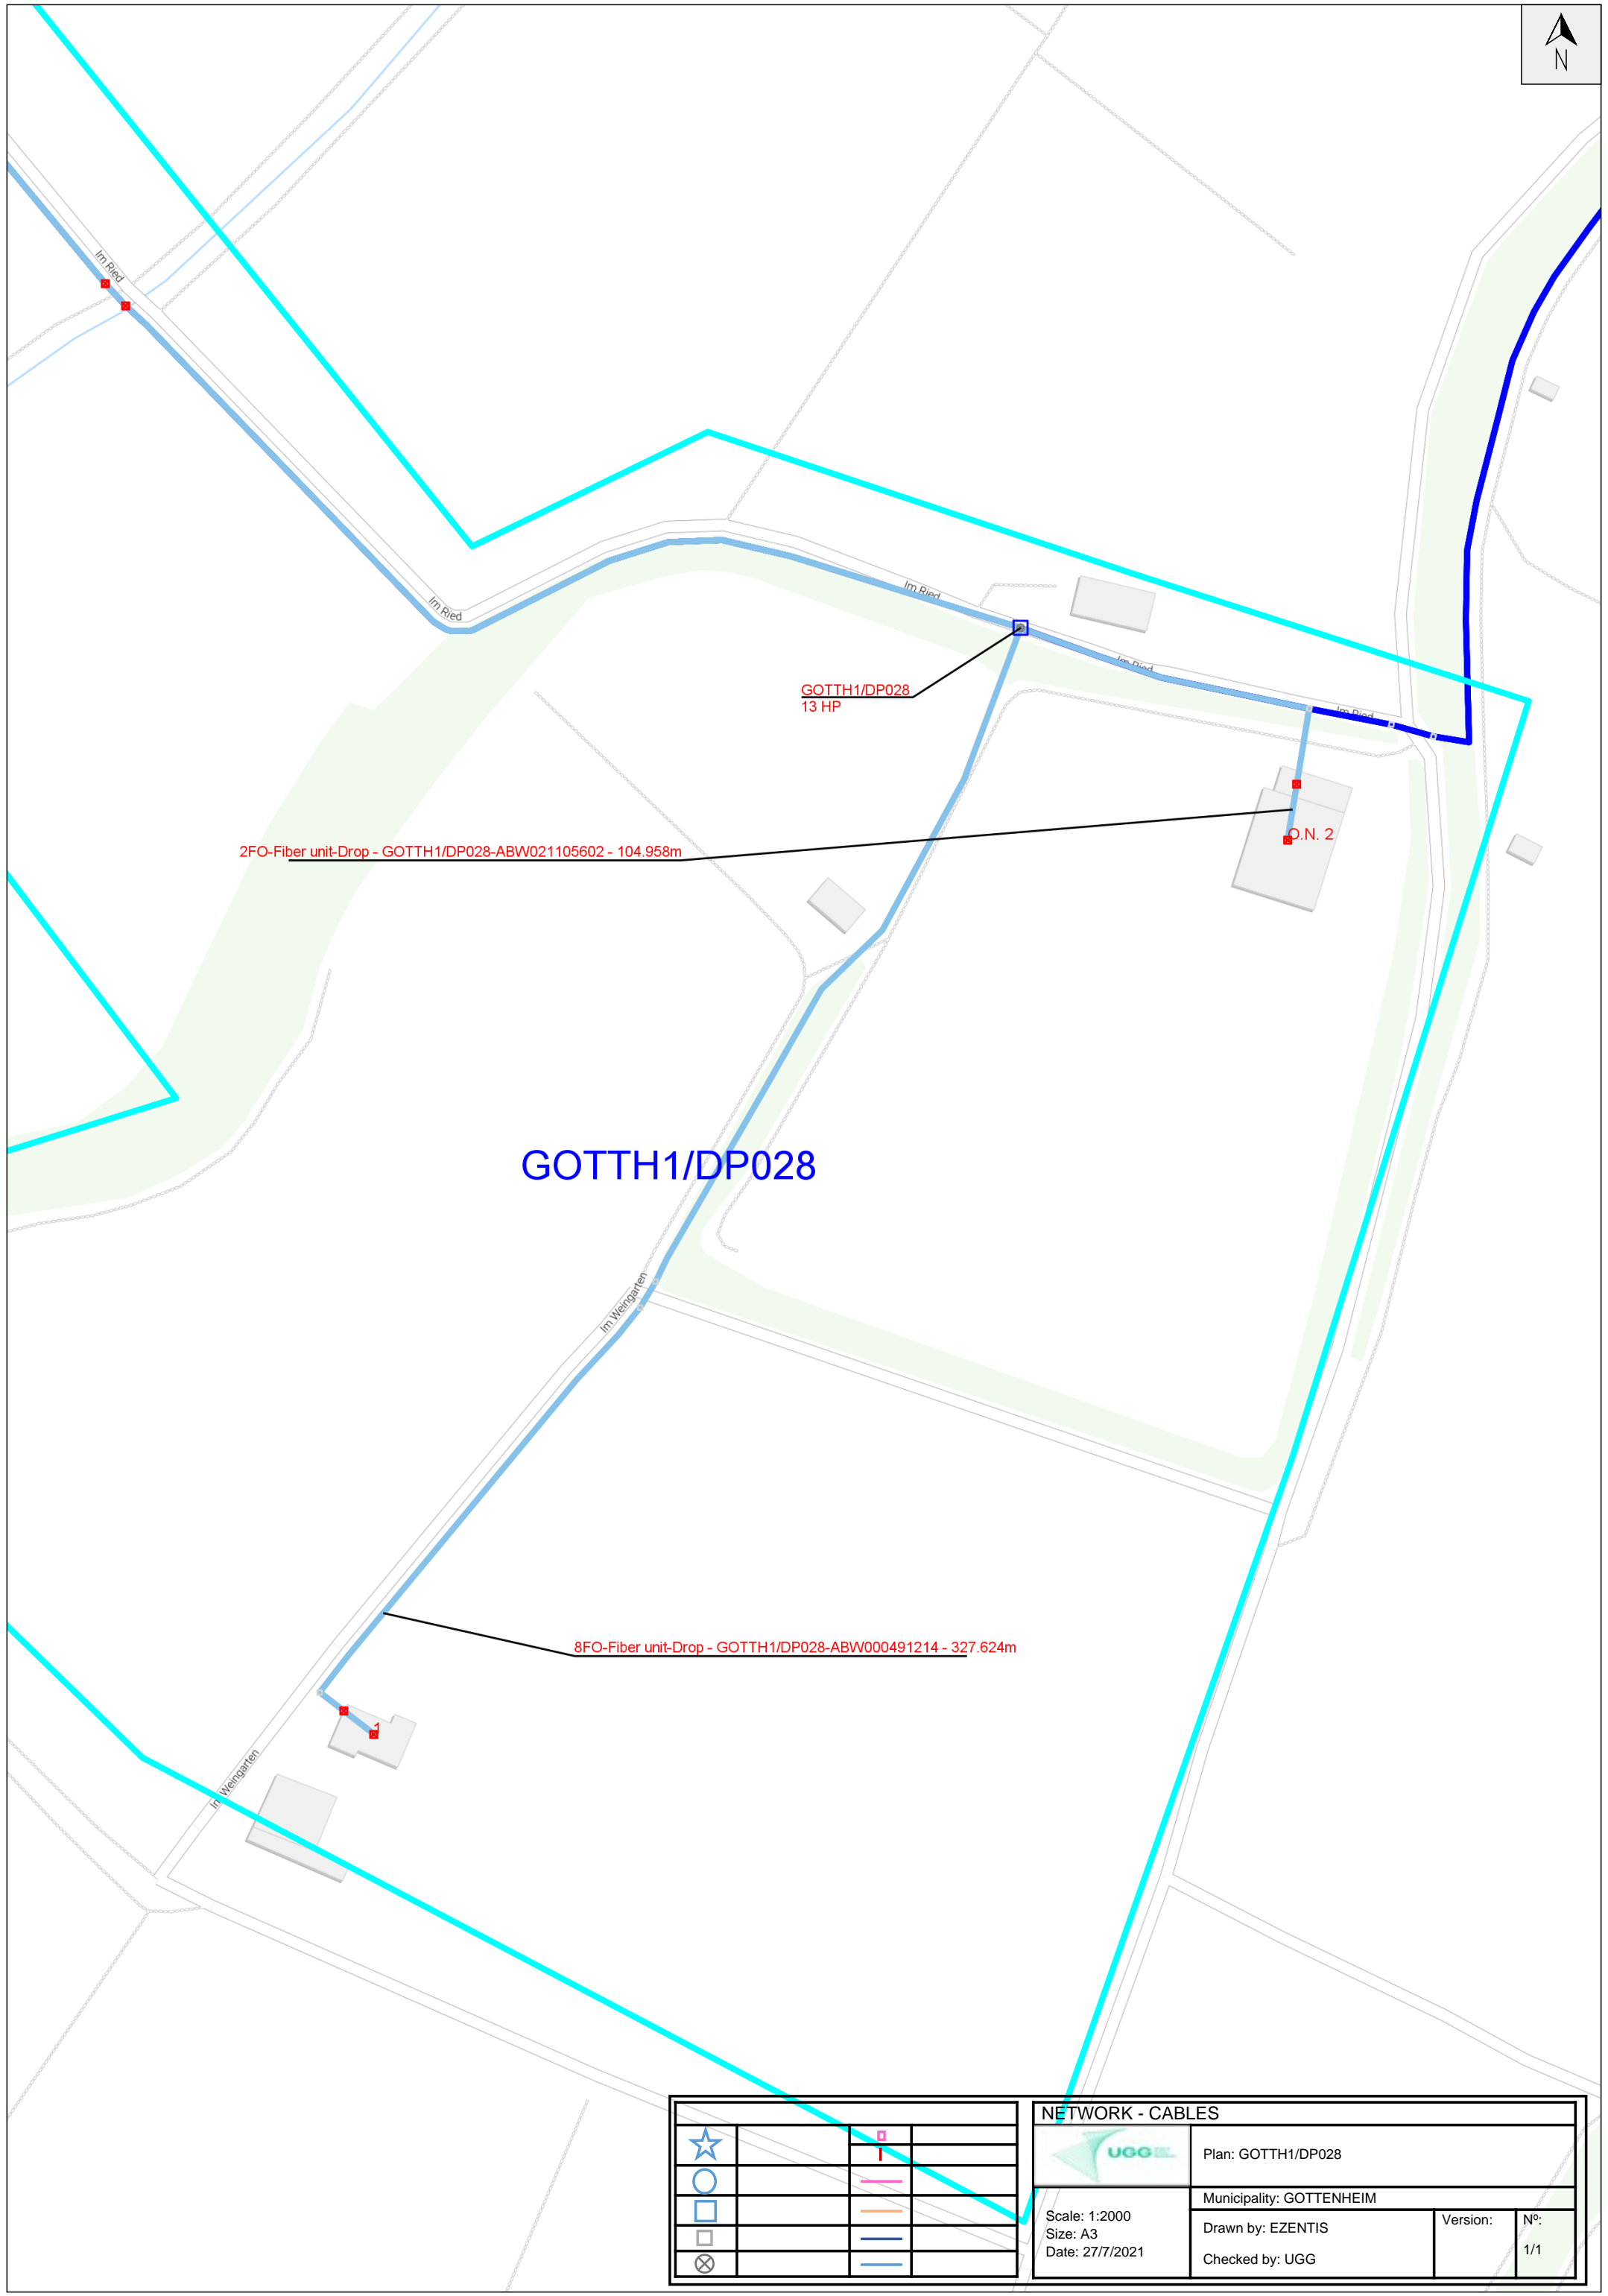

	POP		Handhole
	Pol		End of Bundle
	DP		Backhaul
	VH		Local backbone
	VH Branching		Feeder
			Distribution

		Plan: GOTTH1/DP028	
		Municipality: GOTTENHEIM	
Scale: 1:5000		Drawn by: EZENTIS	Version:
Size: A3			
Date: 27/7/2021		Checked by: UGG	N°: 1/1

GOTTH1/DP028

GOTTH1/DP028
13 HP

2FO-Fiber unit-Drop - GOTTH1/DP028-ABW021105602 - 104.958m

8FO-Fiber unit-Drop - GOTTH1/DP028-ABW000491214 - 327.624m

O.N. 2

		NETWORK - CABLES 	
		Plan: GOTTH1/DP028	
		Municipality: GOTTENHEIM	
Scale: 1:2000		Drawn by: EZENTIS	Version:
Size: A3		Checked by: UGG	N°:
Date: 27/7/2021			1/1

		NETWORK - CABLES	
		Plan: GOTTH1/DP028	
		Municipality: GOTTENHEIM	
Scale: 1:2000 Size: A3 Date: 27/7/2021		Drawn by: EZENTIS	Version: N°: 1/1
		Checked by: UGG	