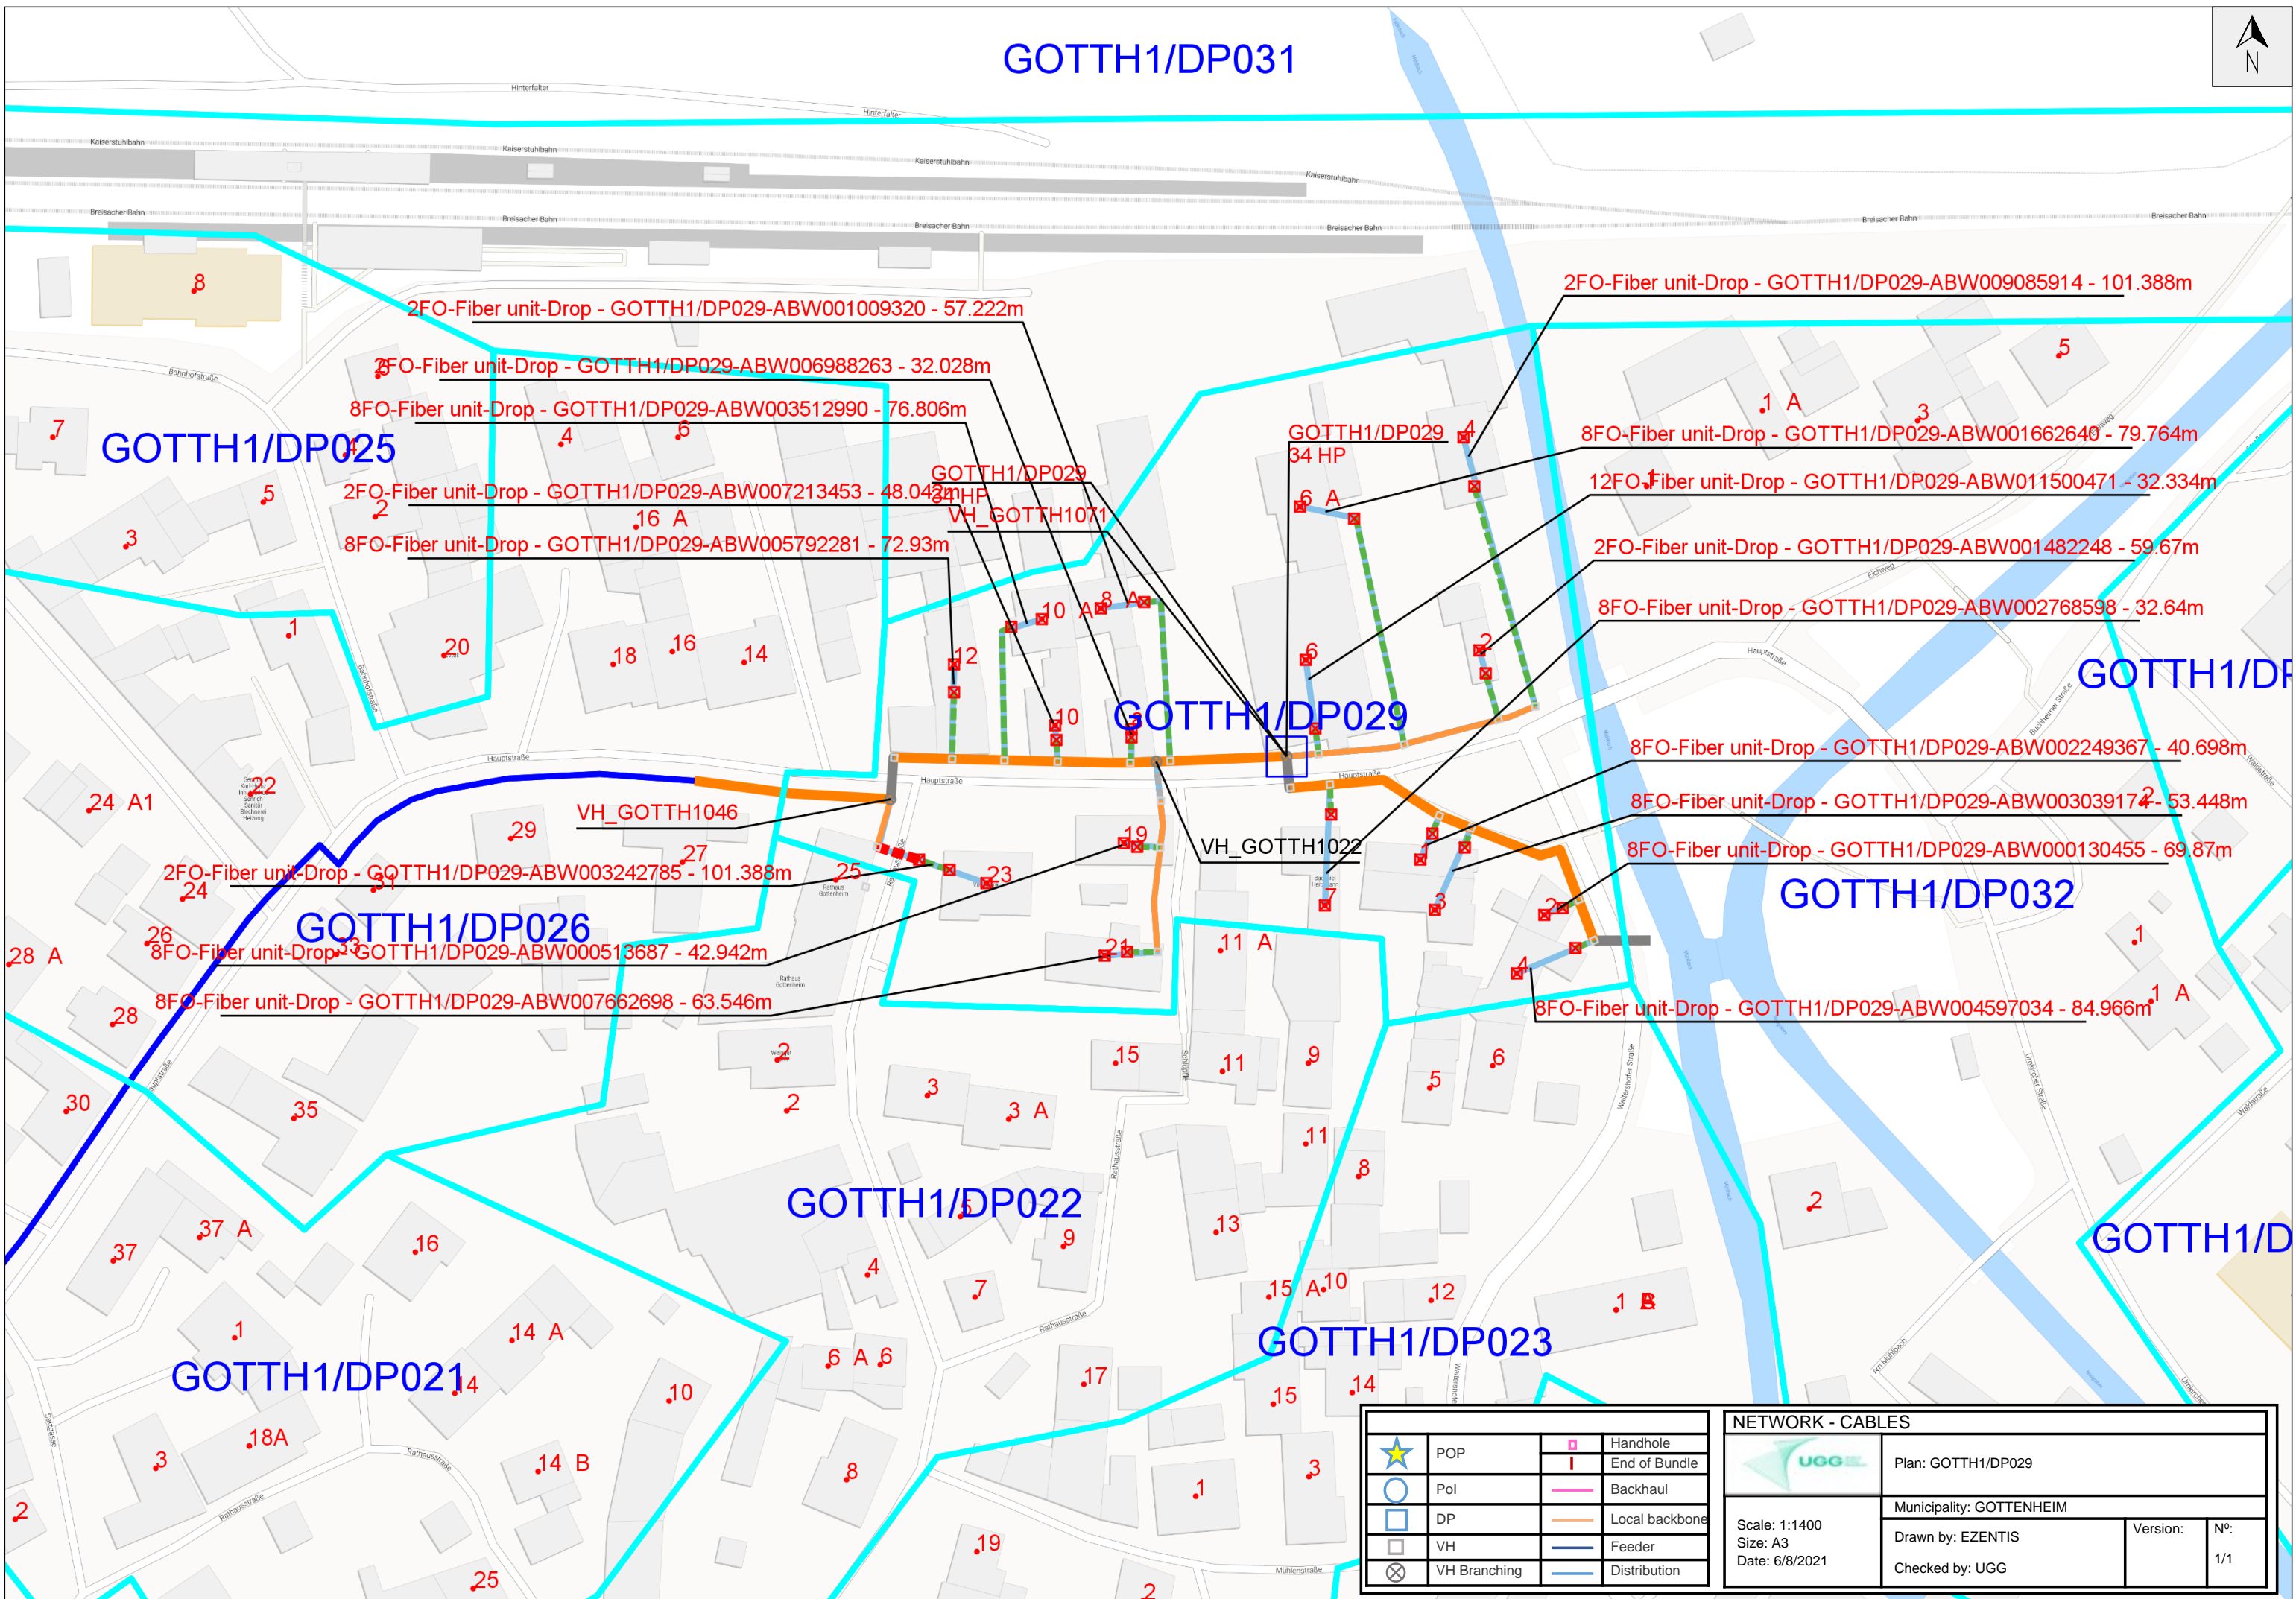

GOTTH1/DP031

	POP		Handhole
	PoI		End of Bundle
	DP		Backhaul
	VH		Local backbone
	VH Branching		Feeder
			Distribution

NETWORK - CABLES			
		Plan: GOTTH1/DP029	
		Municipality: GOTTENHEIM	
Scale: 1:1400	Size: A3	Version:	Nº:
Date: 6/8/2021	Checked by: UGG		1/1