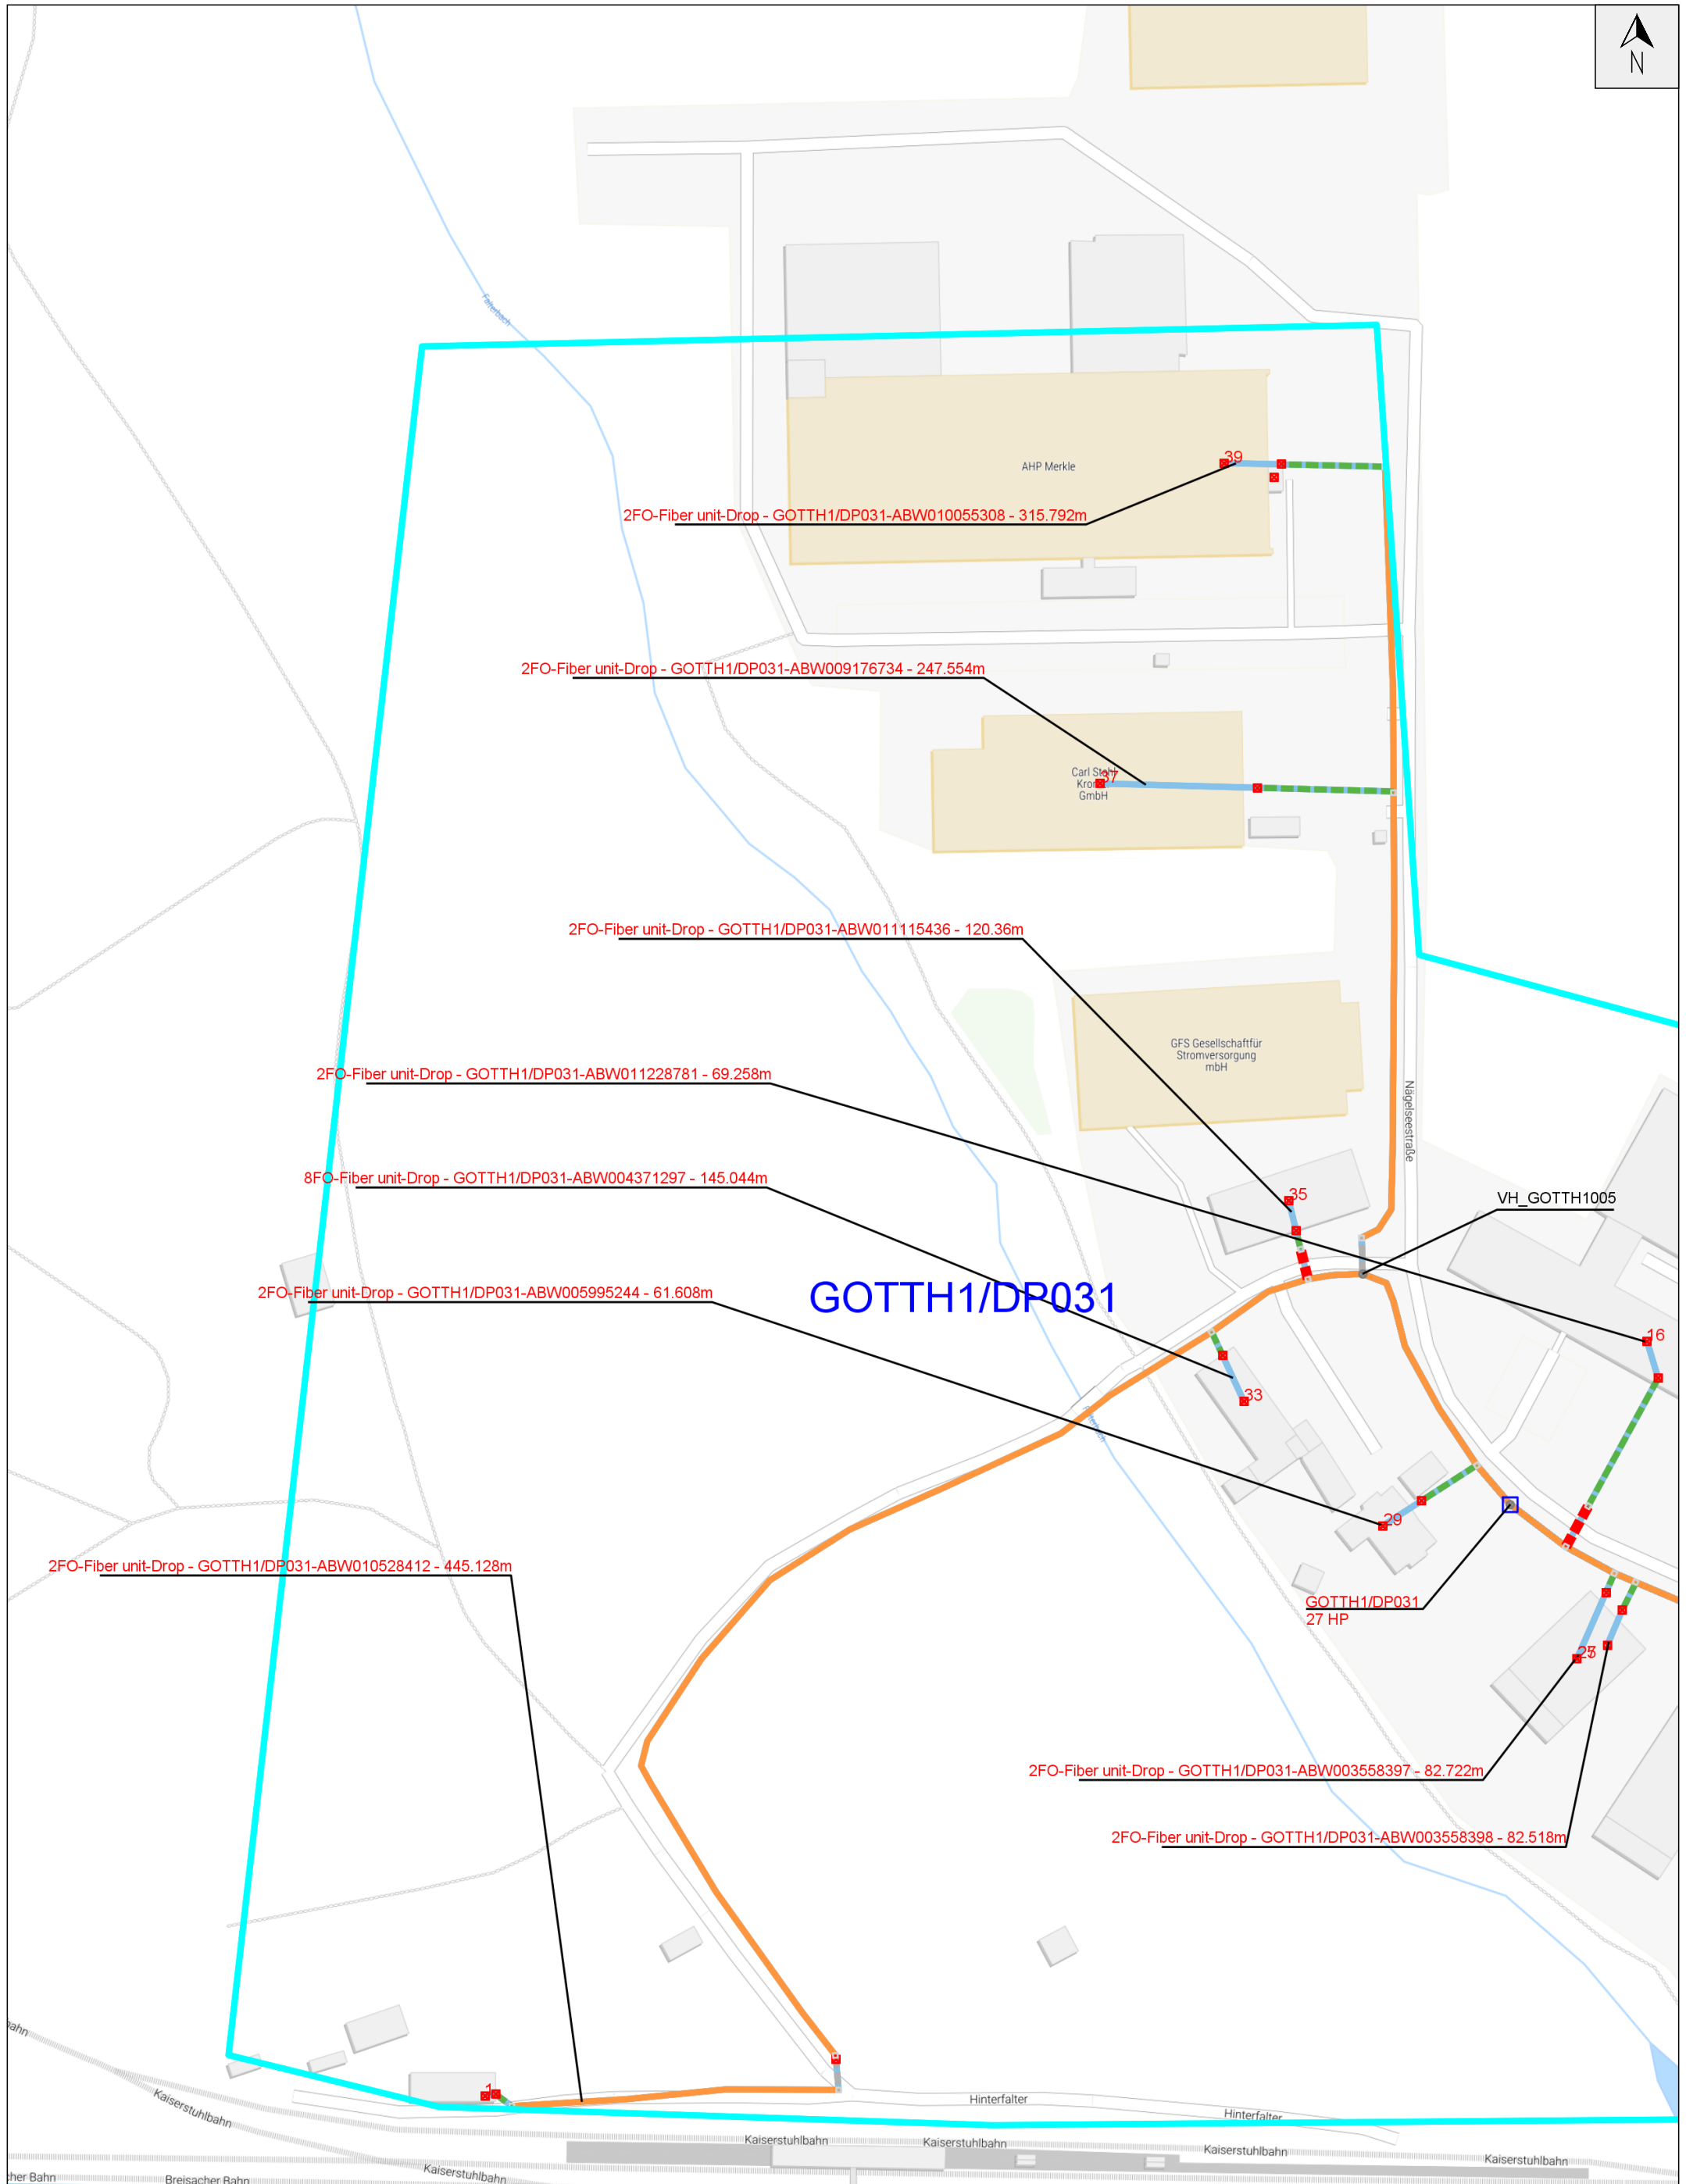

11115436 - 120.36m

GOTTH1/DP031
27 HP

GOTTH1/DP031

GOTTH1/DP039

GOTTH1/DP025
GOTTH1/DP026

GOTTH1/DP029

GOTTH1/DP032

GOTTH1/DP033

	POP		Handhole
	Pol		End of Bundle
	DP		Backhaul
	VH		Local backbone
	VH Branching		Feeder
			Distribution

NETWORK - CABLES			
		Plan: GOTTH1/DP031	
Scale: 1:2000		Municipality: GOTTENHEIM	
Size: A3		Drawn by: EZENTIS	Version: N°:
Date: 6/8/2021		Checked by: UGG	1/2

GOTTH1/DP031

NETWORK - CABLES			
	POP		Handhole
	Pol		End of Bundle
	DP		Backhaul
	VH		Local backbone
	VH Branching		Feeder
			Distribution
		Plan: GOTTH1/DP031	
Scale: 1:2000 Size: A3 Date: 6/8/2021		Municipality: GOTTENHEIM	
Drawn by: EZENTIS		Version:	N°:
Checked by: UGG			2/2